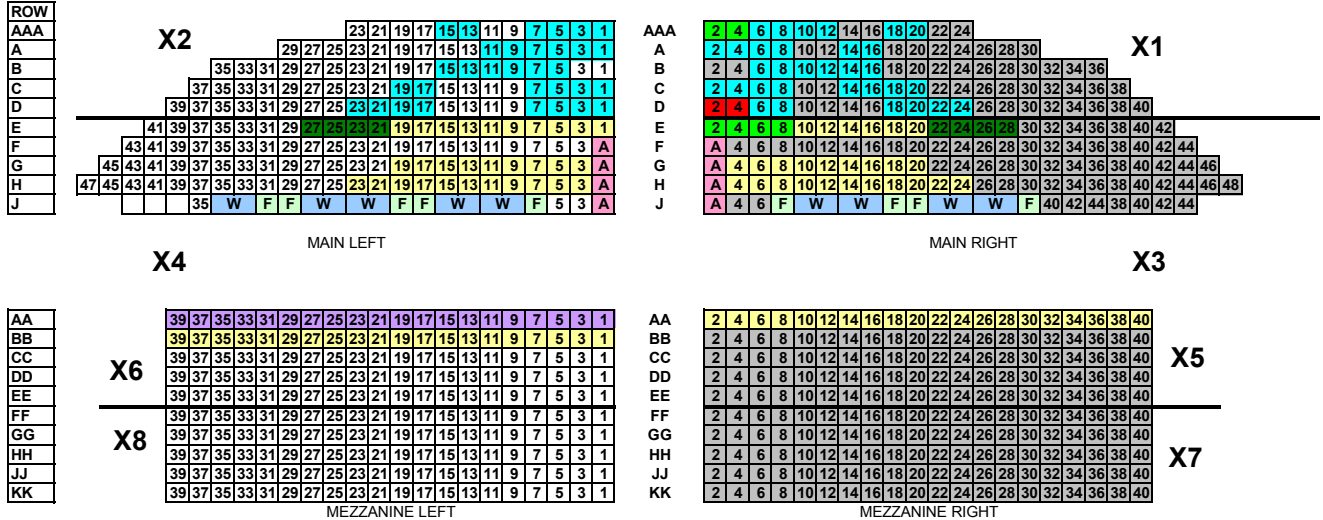

MILLENNIUM THEATRE HEADLINER SEAT MAP

NOTE: The Gold Strike reserves the right to remove all seating, and convert this space to other uses.

EXECUTIVE BLOCK	6
VIP LEVEL 1	64
VIP LEVEL 2	100
PUBLIC SALES	274
INITIAL TICKETMASTER BLOCK	291
MANAGER HOLD	2
WHEELCHAIR (NO SEATS)	9
FIXED COMPANION SEATS	10
AISLE SEATS W/O ARMRESTS	8
ARTIST BLOCK	20
PROMOTIONAL SEATS	8
TOTAL	792