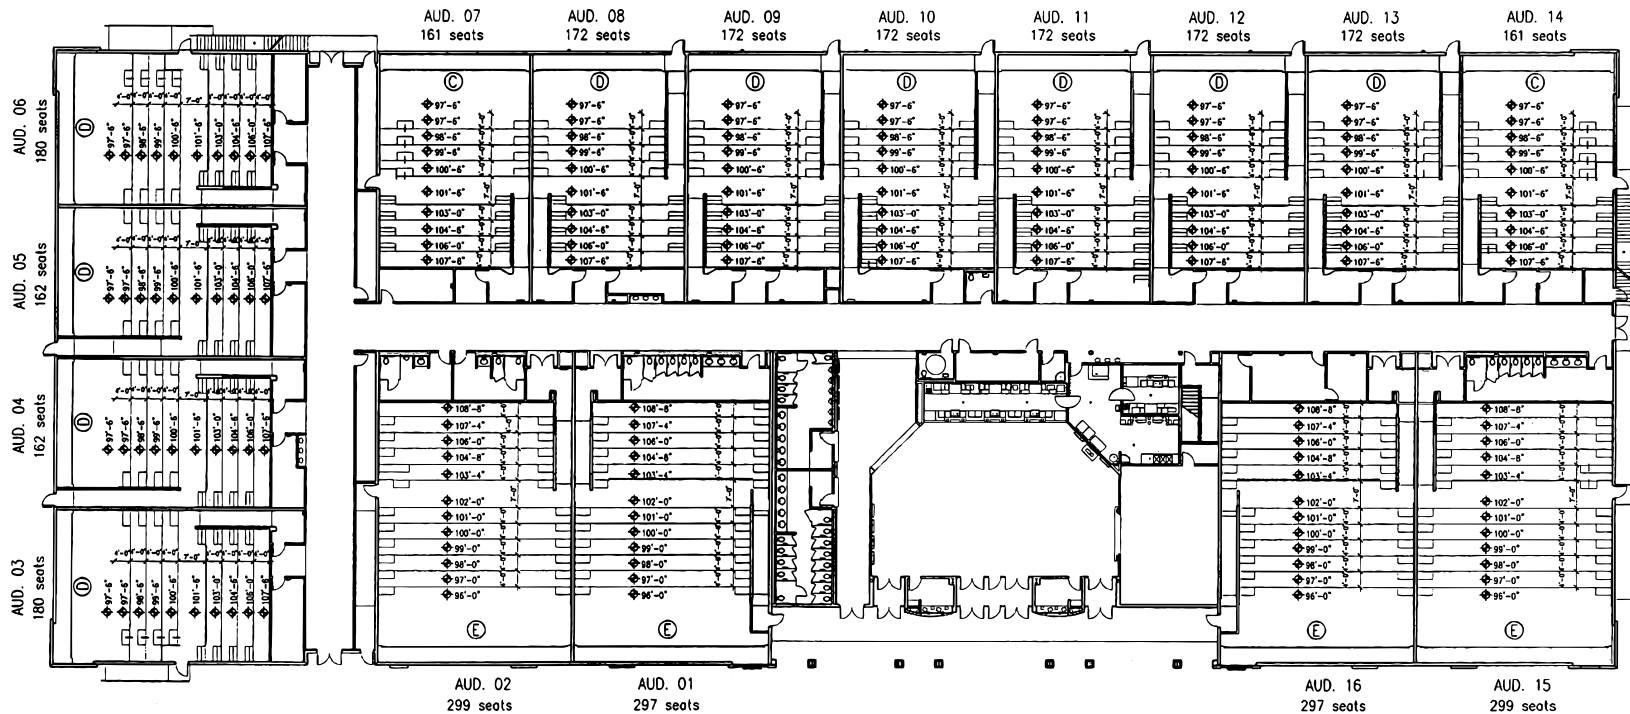

CINEMARK

The Best Seat In Town

PROTOTYPE A16 - FIRST FLOOR PLAN

SCALE: 1"=30'-0"

DATE: 11.01.2004