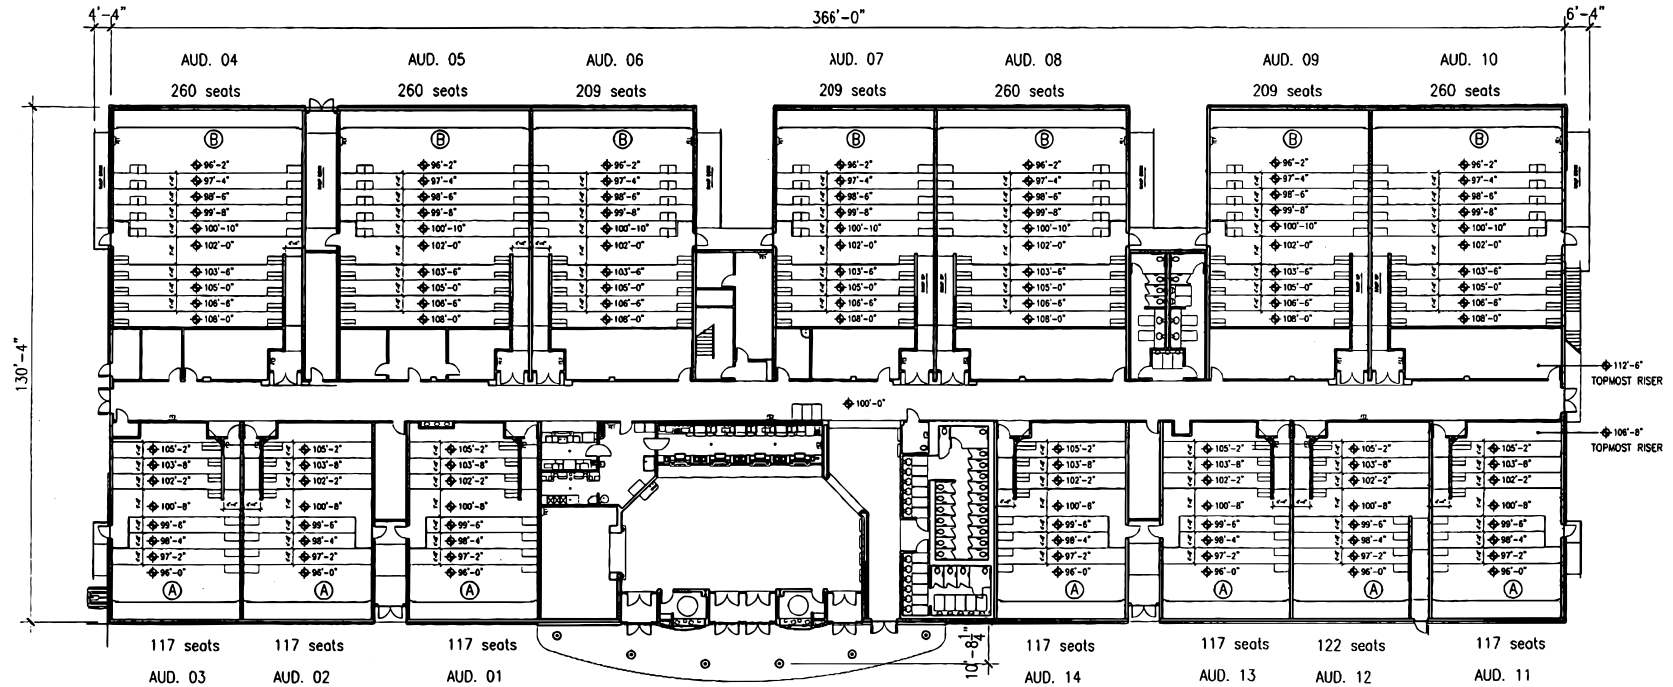

# CINEMARK

The Best Seat In Town

**PROTOTYPE A14S - FIRST FLOOR PLAN**

**SCALE: 1"=30'-0"**

**DATE: 10.28.2004**