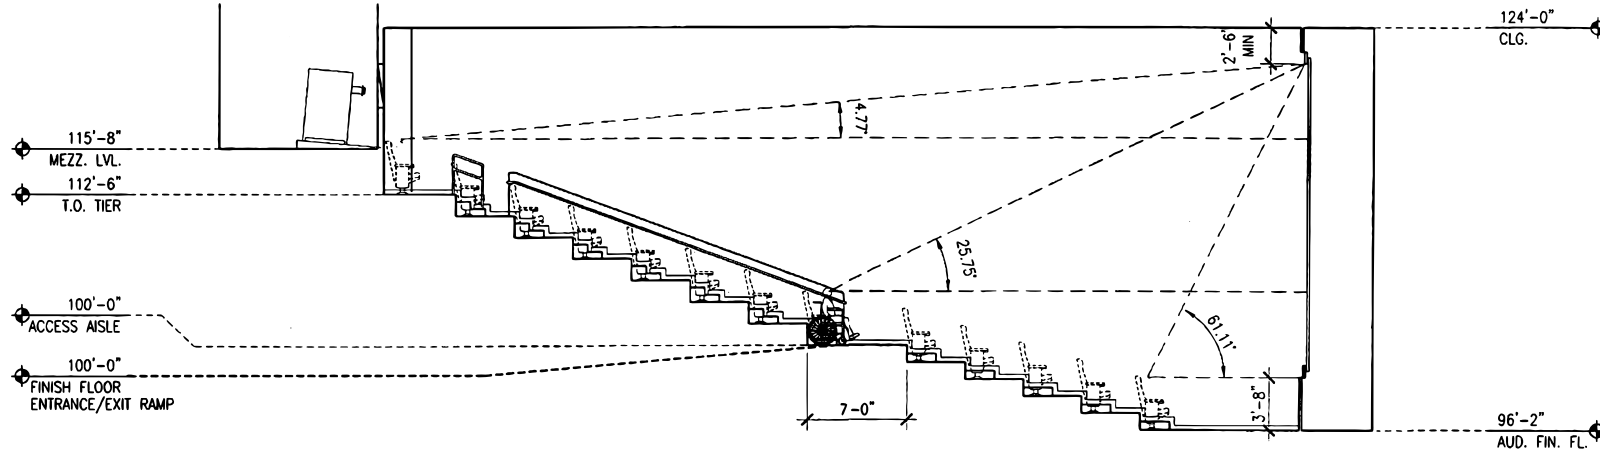

CINEMARK

The Best Seat In Town

PROTOTYPE A12 & 14 - TYPE B AUDITORIUM ELEVATION

SCALE: 1/8" = 1'-0"
DATE: 10.28.2004